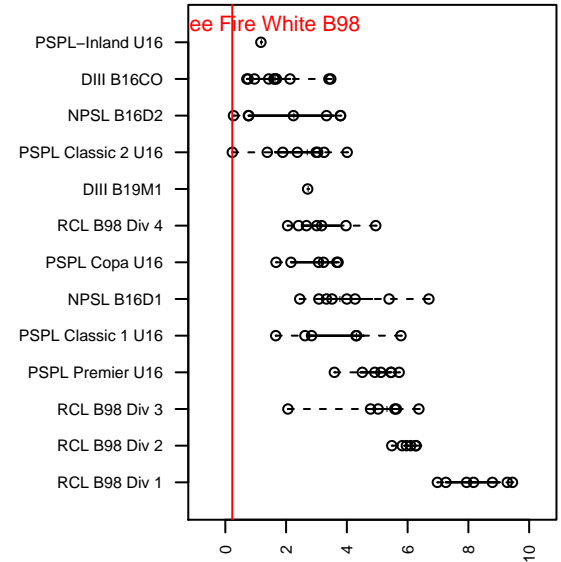

Wenatchee Fire White B98

Wenatchee Fire FC
 Wenatchee, WA
 B98 total strength=1120
 attack=3.9 defense=2.36
 fall league = PSPL Classic 2 U16
 notes= Osborn 2014

alt names used:
 Wenatchee Fire B98 White-Osborn
 WENATCHEE FIRE FCWENATCHEE FIRE B9
 Wenatchee Fire FC B98 White

Venues played:
 2014 Skagit Super Cup U16 Gold
 2014 PSPL Classic 2 U16
 2014 Wenatchee Apple Cup BHS

**attack and defense variance (black dot)
relative to other teams
and top 10 in region**

**attack and defense rating
relative to others at age
and all opponents in last 13 months**